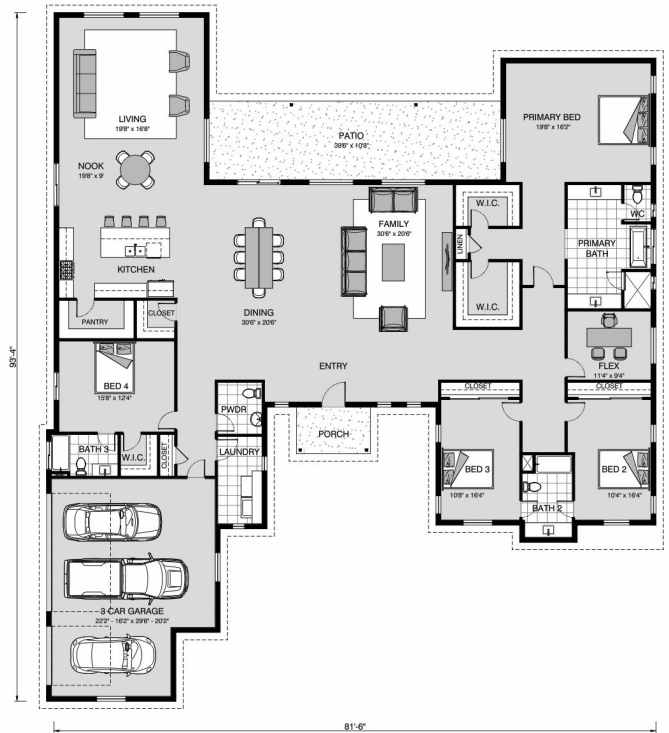

House & Land Package

From **\$1,022,352***

Summit 4160

4 Beds | 3.5 Baths | 3 Car Garage

1393 Power Ridge, New Braunfels

Land Area: 1.88 ac

Inclusions:

+ 2-10 Homebuyers Warranty